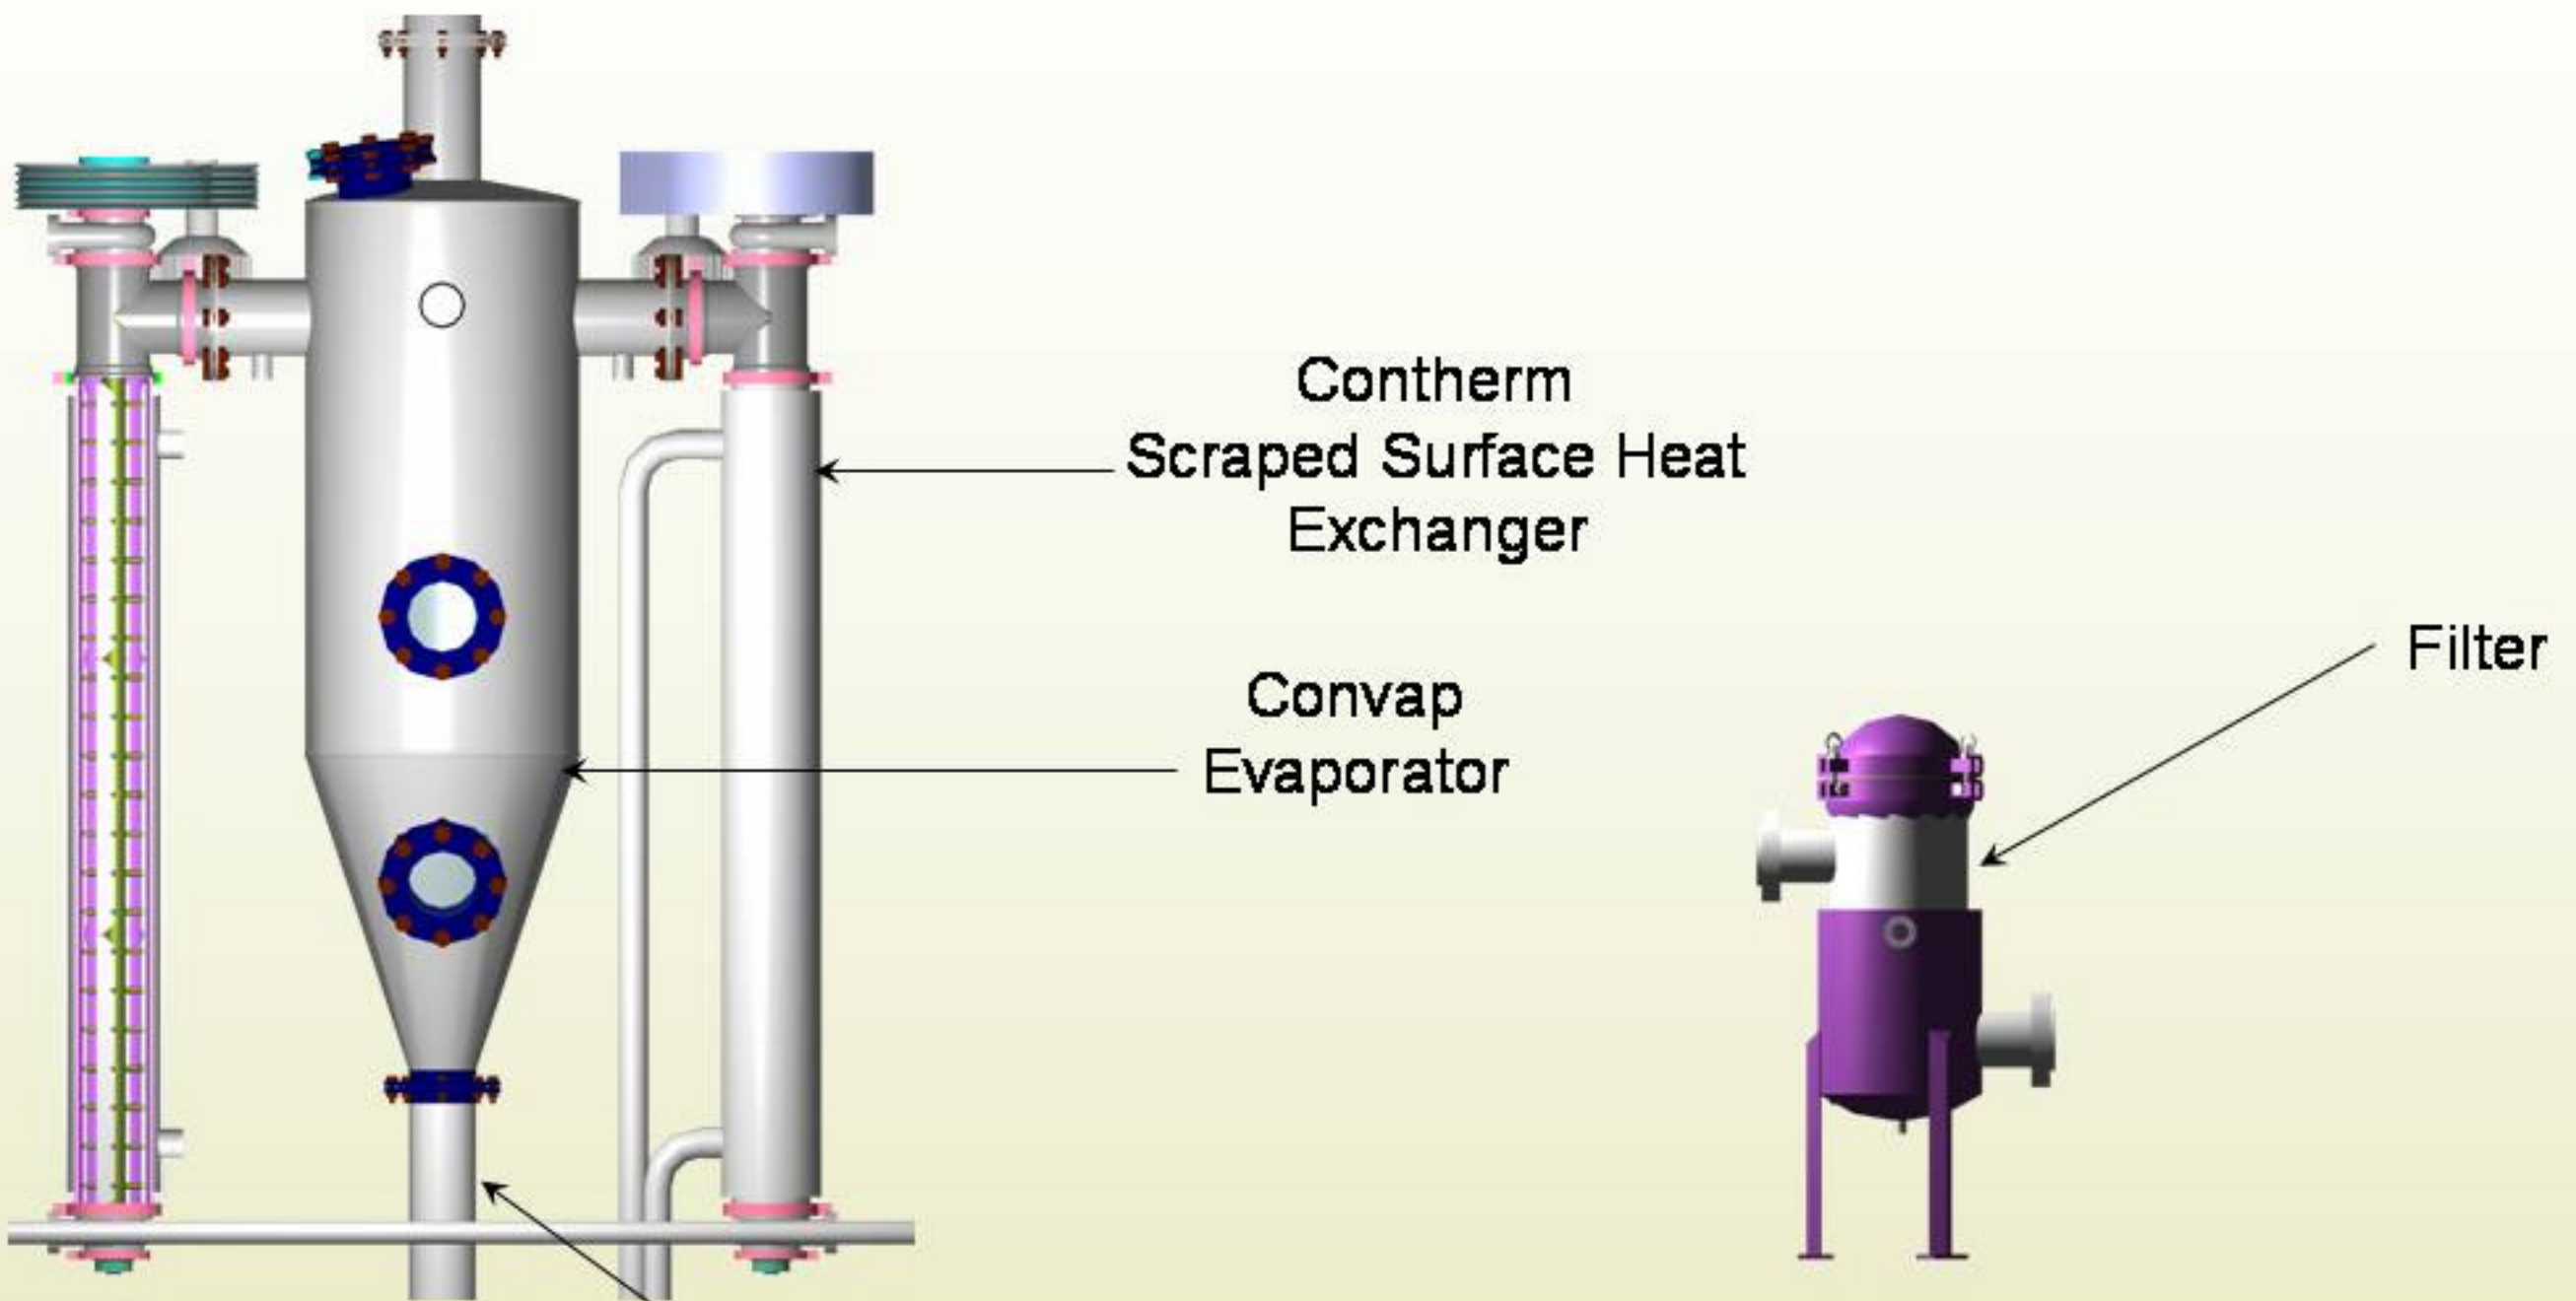

# Dry Lecithin Plant

**Abhishek Filtertechnik Chem-Plant Pvt. Ltd.**

Off. & Fact.: Plot No. R-427/12, M.I.D.C., Rabale, T.T.C., Ind. Area, Navi Mumbai-400701, India.